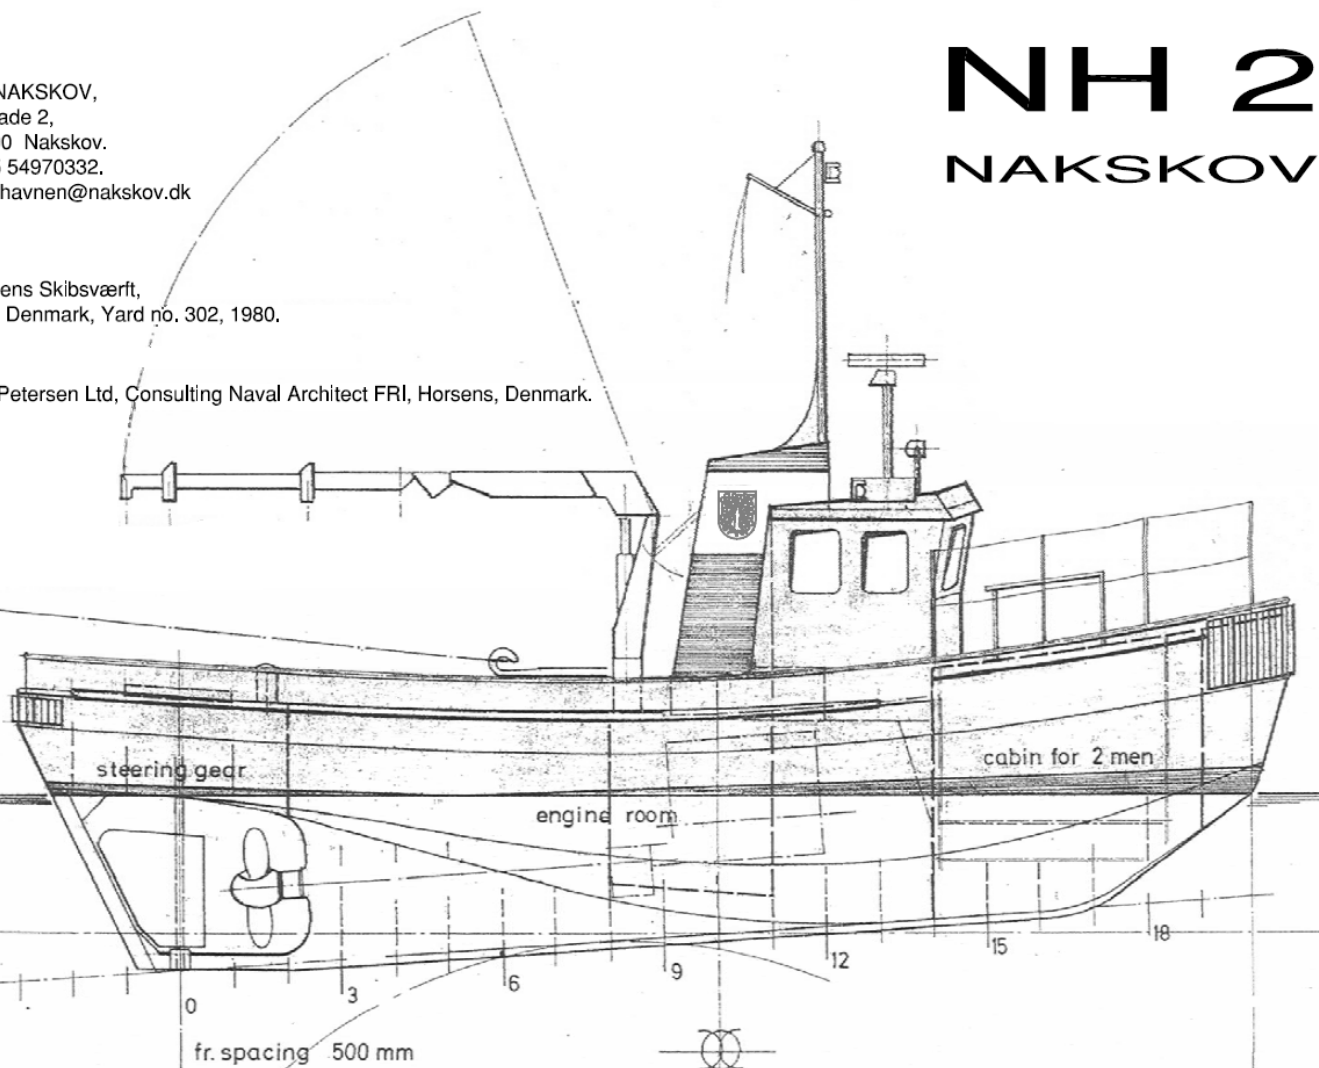

Main Deck

39' TUGBOAT

Main Dimensions:

Length o.a.	11,85 m
Length b.p.	10,00 m
Breadth mld.	4,00 m
Depth mld.	2,00 m
Draft. max.	1,65 m

Equipment:

Main Engine: Volvo Penta TAMD 121C - 385hp
Bollard pull 3000 kg
Deck Crane: Heila HLM 3-2S. 3,5 tm (0,5 t at 7 m outreach)

Tonnage:

Gross:	16,82
Net	0