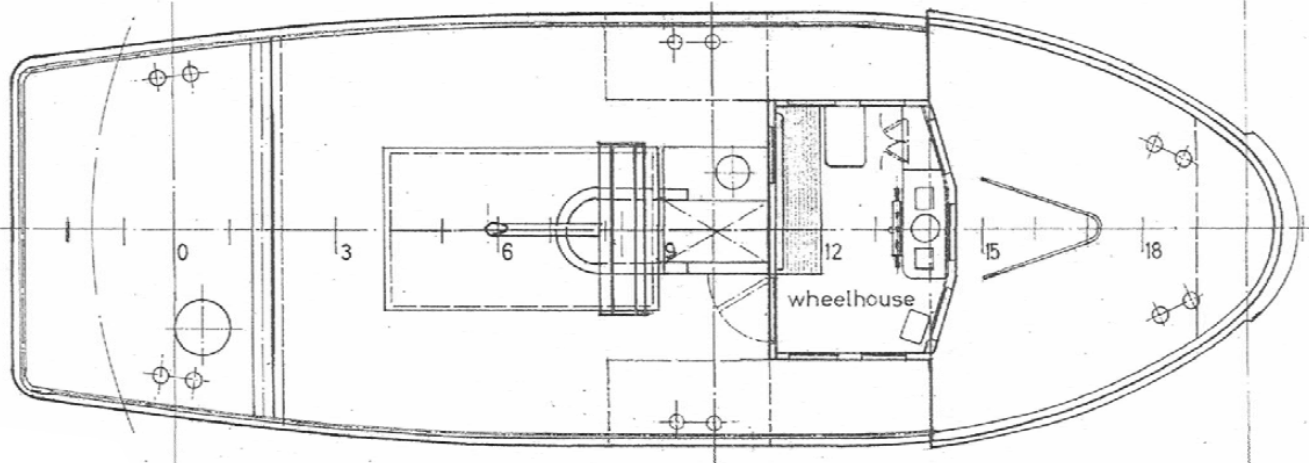

Main Deck

39' TUGBOAT

Main Dimensions:

Length o.a.	11,85 m
Length b.p.	10,00 m
Breadth mld.	4,00 m
Depth mld.	2,00 m
Draft. max.	1,65 m

Equipment:

Main Engine: Volvo Penta TAMD 121C - 385hp
Bollard pull 3000 kg
Deck Crane: Heila HLM 3-2S. 3,5 tm (0,5 t at 7 m outreach)

Tonnage:

Gross:	16,82
Net	0